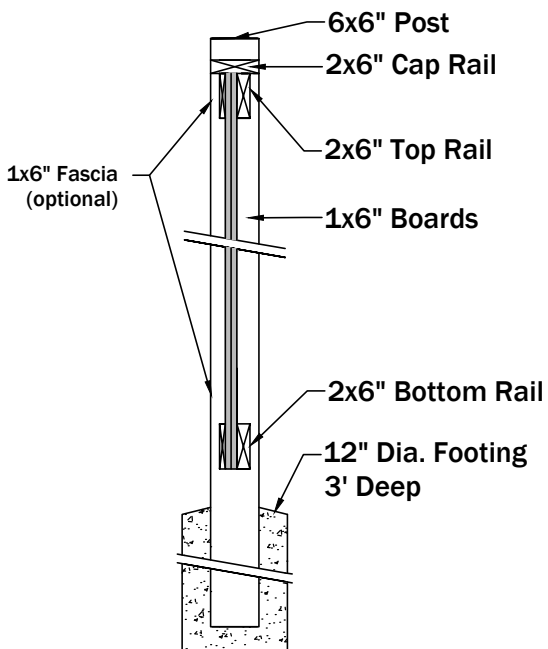

## 4x4" Post Option

Cross Section View

Elevation View

## 6x6" Post Option

Cross Section View

Elevation View

Note: Suburban Fence recommends the use of an additional mid rail for 6' High Board and Batten Fences