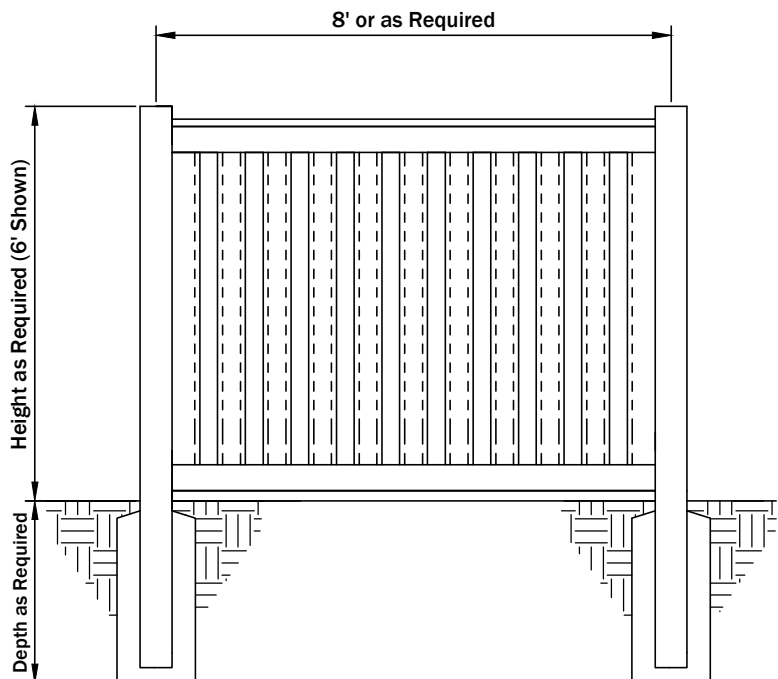

## 4x4" Post Option

Cross Section View

Elevation View

## 6x6" Post Option

Cross Section View

Elevation View

Note: Suburban Fence recommends the use of an additional mid rail for 6' High Board and Batten Fences