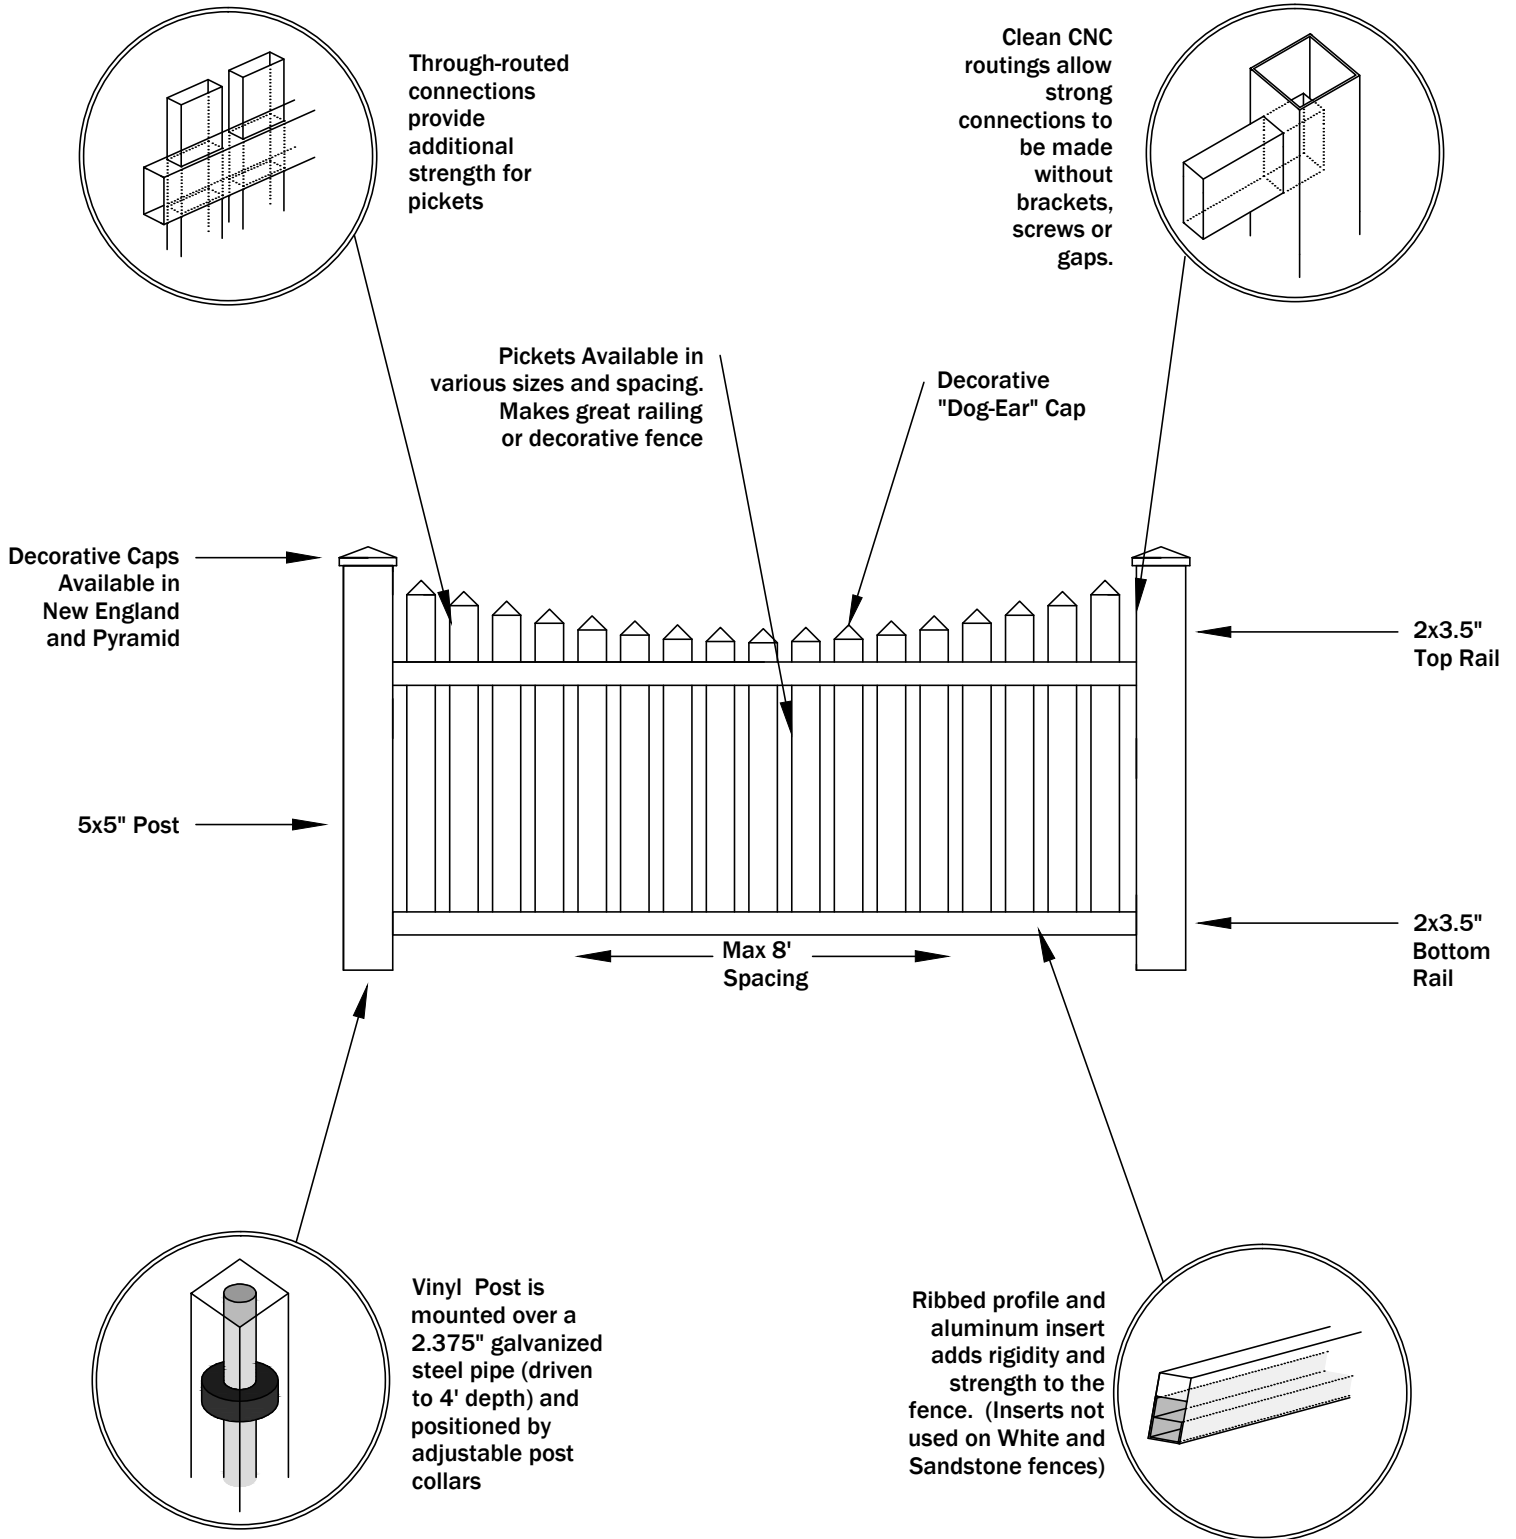

SUBURBAN
Fence Systems Ltd.

1428 Speers Road, Unit 19
Oakville, ON, L6L 5M1
Office:(905)465-3462
Fax:(905)465-2092

The Scalloped Country Picket

Note: -Suburban Fence can accommodate almost any variation of options, accents, or custom requests.
 -Vinyl Fences can made anywhere up to 6', and in certain arrangements even higher.
 -Vinyl Fence available in Solid White, Clay and Sandstone as well as Natural and Weathered Cedar Woodgrain Select for Alexandria only