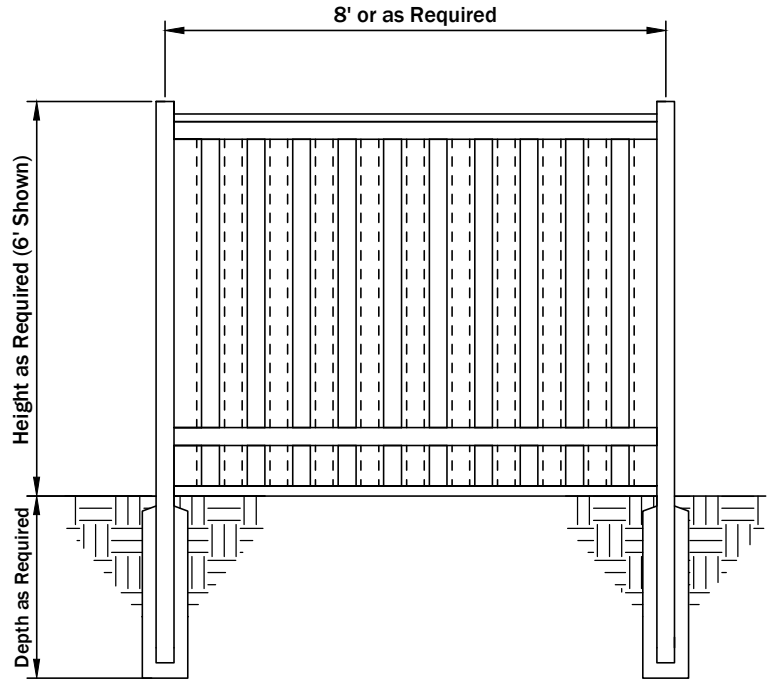

Elevation View