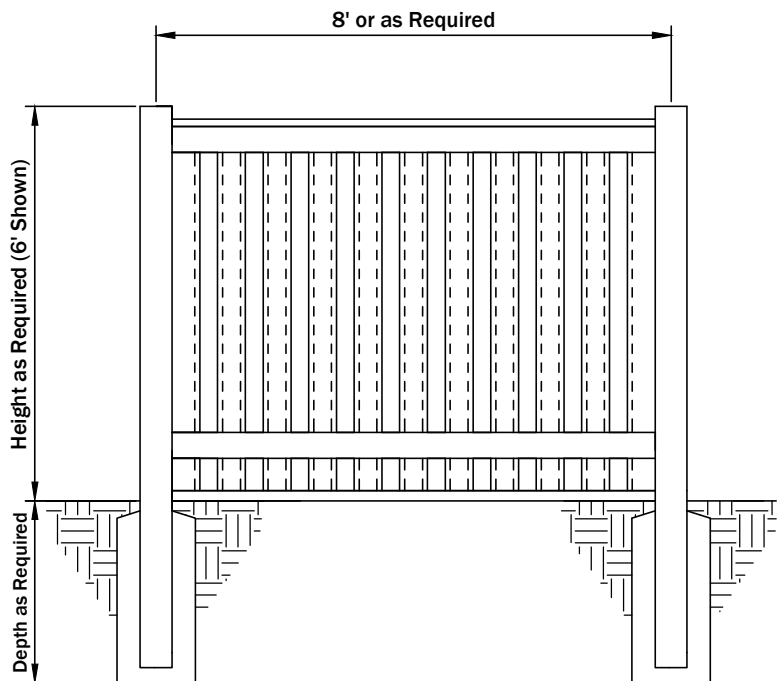

Cross Section View

Elevation View

Note: Suburban Fence recommends the use of an additional mid rail for 6' High Board and Batten Fences